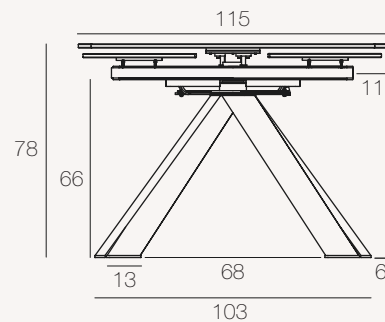

GRANDE AUSTIN[®]

REF :
DT058

Version shown

DT058MC (Calcatta Marble plate finish)

Category

Dining Table

For use

Interior

Dimensions available

DT058 : 115/190 x 190 x h75/78 cm

DT058

Unit : centimetre

MECHANISM

Synchronized manual system with two 37.5 cm lateral extensions.

DT058 : Up to 8 seats

DT058 : Up to 12 seats

© Registered design (INPI : 20222320)

Skids :

Adjustable glides to ensure stability.

Assembly time :

15 minutes

PACKAGING

DT058 (Size : 115/190 x 190 x h75/78 cm)

	Plate	Legs	Total
Number of packages	1	1	2
Gross weight (Product + packaging)	143 kg	18.5 kg	161.5 kg
Net weight	128 kg	17.5 kg	145.5 kg
Package size	220 x 125 x 27 cm	97 x 25 x 13 cm	