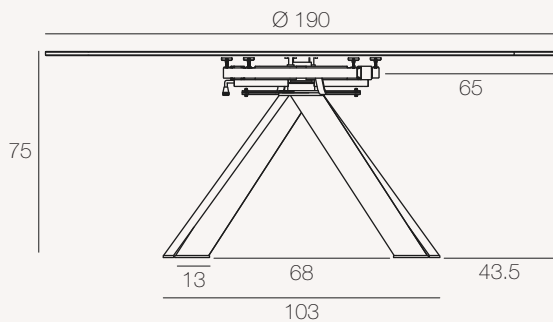

GRANDE AUSTIN[®]

REF :
DT058

Version shown

DT058MC (Calcatta Marble plate finish)

Category

Dining Table

For use

Interior

Dimensions available

DT058 : 115/190 x 190 x h75/78 cm

DT058

Unit : centimetre

MECHANISM

Synchronized manual system with two 37.5 cm lateral extensions.

DT058 : Up to 8 seats

DT058 : Up to 12 seats

© Registered design (INPI : 20222320)

Skids :

Adjustable glides to ensure stability.

Assembly time :

15 minutes

PACKAGING

DT058 (Size : 115/190 x 190 x h75/78 cm)

	Plate	Legs	Total
Number of packages	1	1	2
Gross weight (Product + packaging)	143 kg	18.5 kg	161.5 kg
Net weight	128 kg	17.5 kg	145.5 kg
Package size	220 x 125 x 27 cm	97 x 25 x 13 cm	